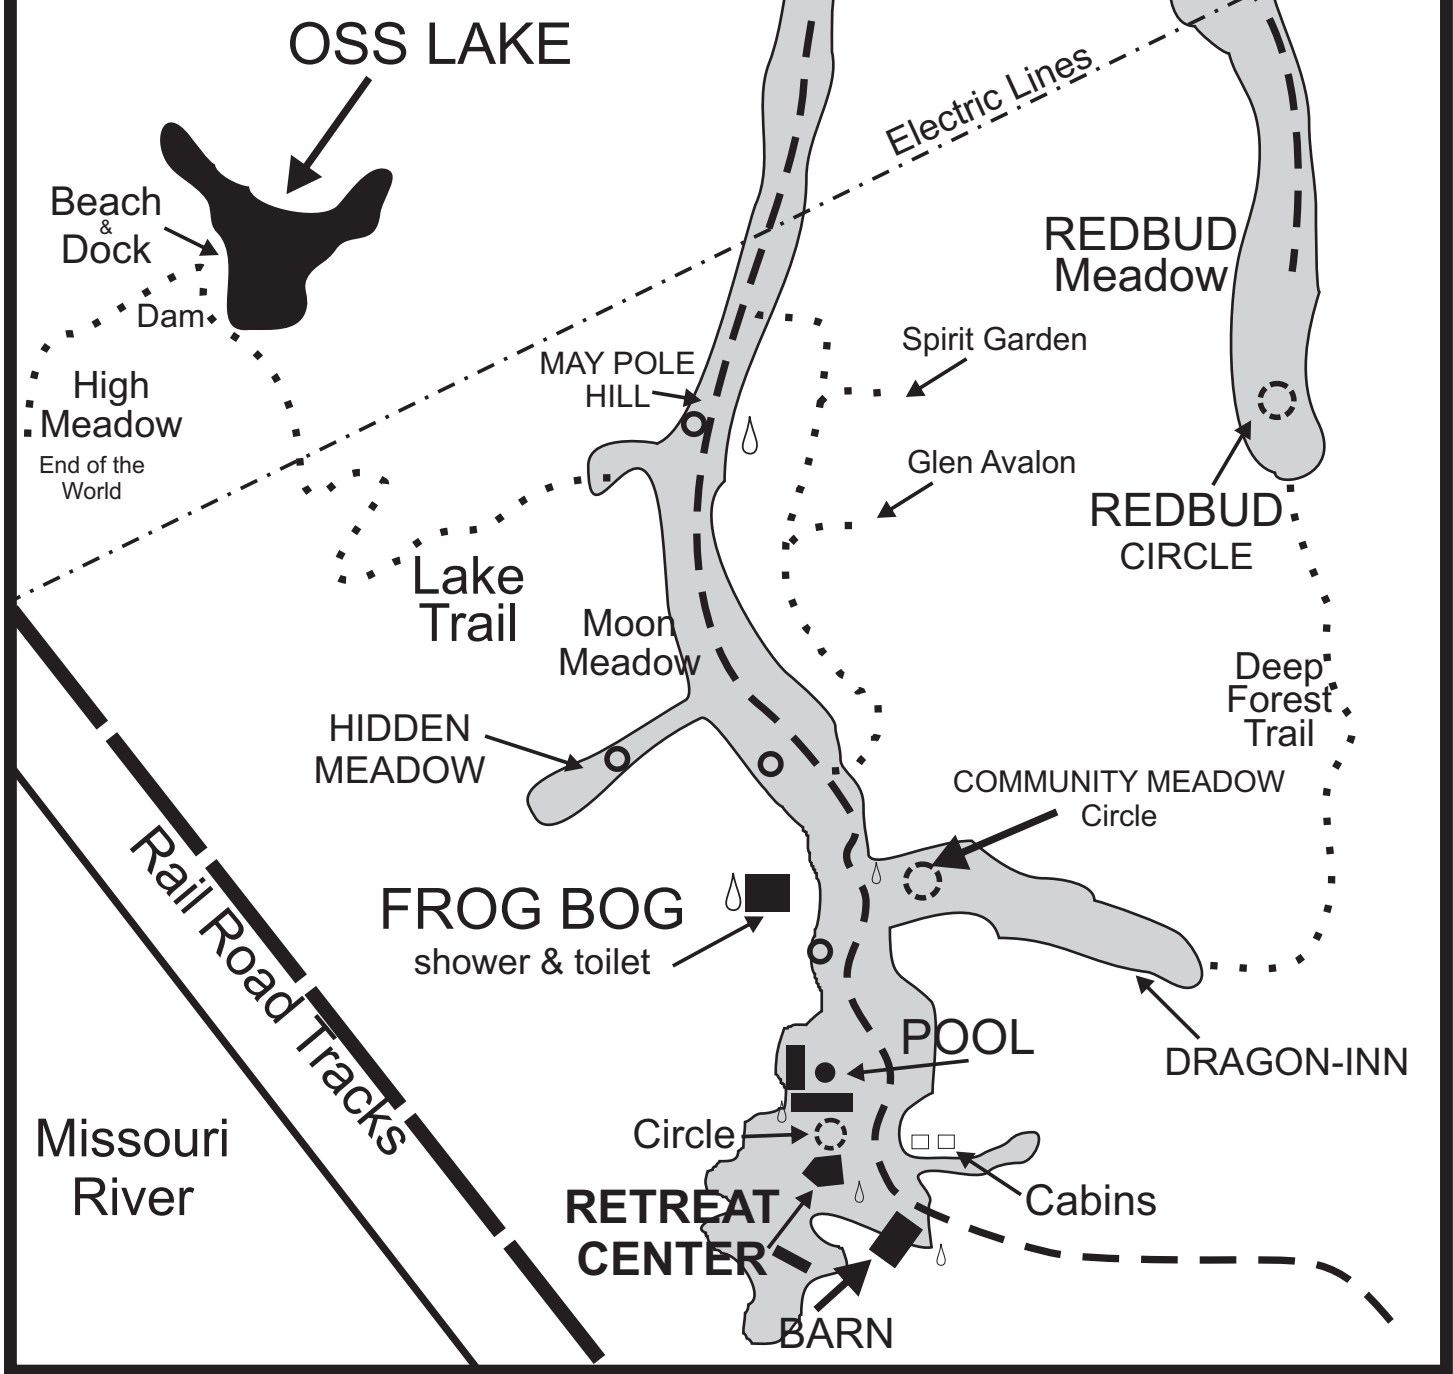

Gravel Road	---
Walking Trail
Fire Rings	○
Ritual Circles	⊙
Drinkable Water	💧
Cleared Land	■

OSS LAKE

Beach & Dock
Dam

High Meadow
End of the World

MAY POLE HILL

Spirit Garden

REDBUD Meadow

Glen Avalon

REDBUD CIRCLE

Lake Trail

Moon Meadow

Deep Forest Trail

HIDDEN MEADOW

COMMUNITY MEADOW Circle

FROG BOG
shower & toilet

POOL

DRAGON-INN

Missouri River

Rail Road Tracks

Circle

RETREAT CENTER

Cabins

BARN